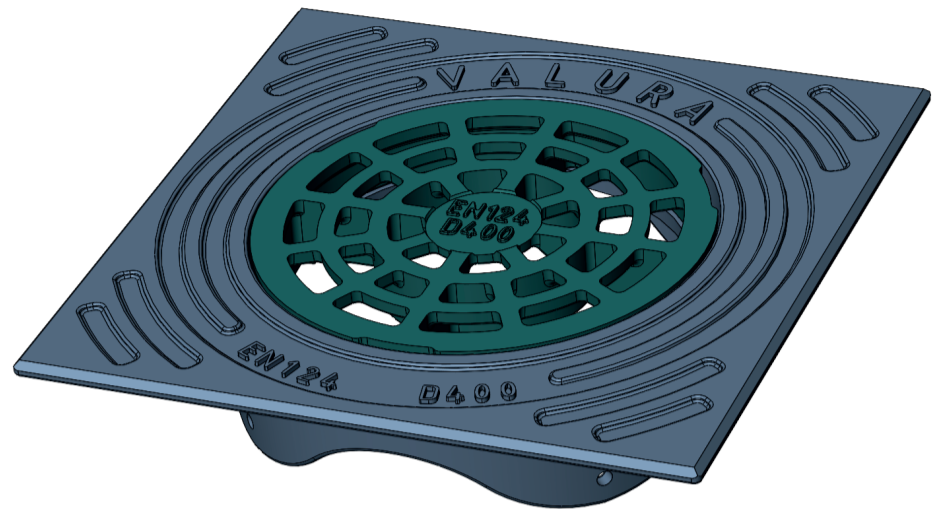

Round Grating and Square Frame for pipes 315 mm

Grating art. 315G D400

Frame art. 315F-SQ D400

Standard	EN124 : 1994
Class	D400
Place of installation	Carriageways of roads
Material	Ductile Cast Iron
Packing	Wooden Pallets
Quantity per Pallet	48-54 sets