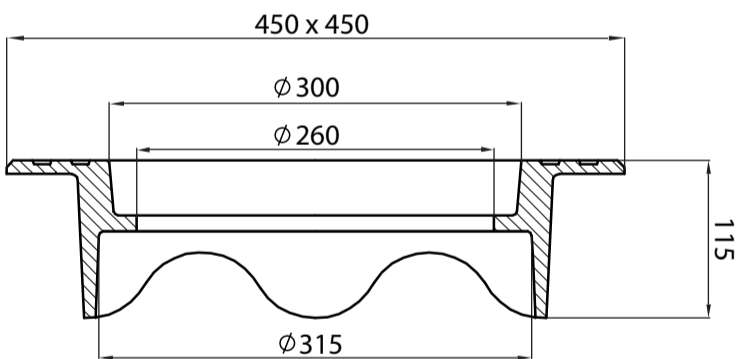

Round Grating and Square Frame for pipes 315 mm

Grating art. 315G D400

Frame art. 315F-SQ D400

Standard	EN124 : 1994
Class	D400
Place of installation	Carriageways of roads
Material	Ductile Cast Iron
Packing	Wooden Pallets
Quantity per Pallet	48-54 sets