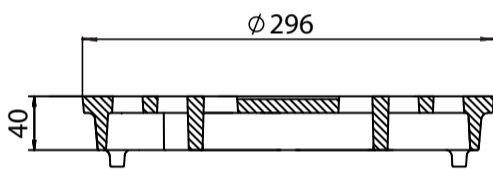

Round Grating and Square Frame for pipes 315 mm

Grating art. 315G D400

Frame art. 315F-SQ D400

Standard	EN124 : 1994
Class	D400
Place of installation	Carriageways of roads
Material	Ductile Cast Iron
Packing	Wooden Pallets
Quantity per Pallet	48-54 sets